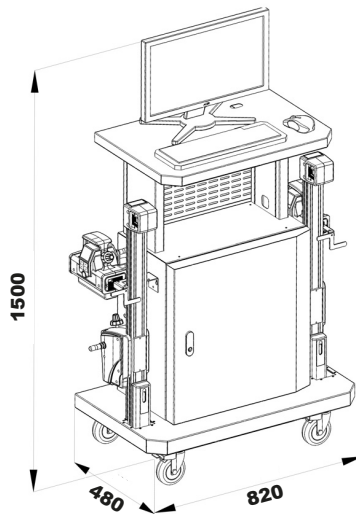

ATLAS PLATINUM

PWA60

Fully Computerised CCD Wheel Aligner

The PWA60 allows you to offer advanced wheel alignment without the heavy investment often associated with the latest equipment. The simple to follow program is supported by vehicle data from market-leader Autodata.

Representing the next level of product specification for many garages and designed to meet the needs of those customers looking for a higher grade of equipment, the single-phase PWA60 is a logical investment in those wanting to up their alignment capabilities.

FEATURES

- Premium wheel alignment system with mobile cabinet
- Can be used on a 2 Post Lift
- High level of precision accuracy
- Reliable coverage on most cars and vans
- Real time measurements displayed on large monitor
- Includes adjustment of caster and king pin inclination
- Mobile unit, on wheels with wireless data transmission for flexible use in your garage
- Run out compensation with manual spin or raised wheels
- High spec PC and printer
- Database with over 20,000 vehicles with ongoing updates available
- Wheel alignment turnplates
- Brake pedal depressor