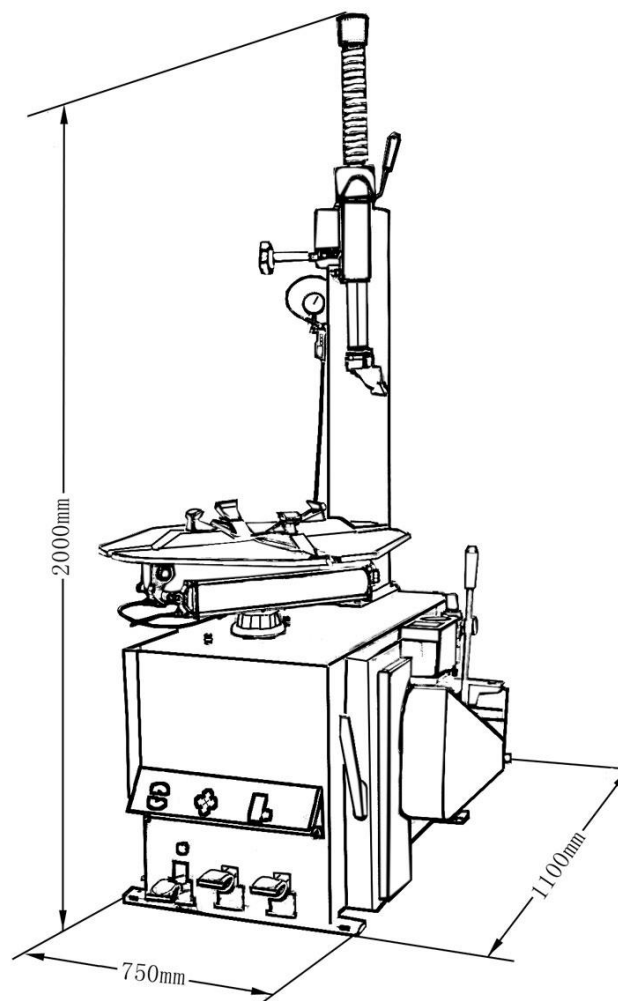

## 24" Semi-Automatic Tyre Changer

The RB202 can now handle up to 24" rims on the inside clamp. This means one of the greatest clamping-to-price ratios ever offered by Tyre Bay Direct. You'll be able to handle most passenger vehicles with ease. Not only this but your new turntable will be capable of handling many light commercial tyres. The option of motorcycle adapters and roller assist arm means there is little this tyre changer can't accomplish, all for an incredible price.

Power Supply single phase

max wheel Diameter 41"

Max Wheel Width 14"

Outside Clamping 10" - 21"

Inside Clamping 12" - 24"

Air Supply 8 bar

Bead Breaker Force 2500 kg

Noise Level < 75db

Weight Gross/ Net 195/171kg