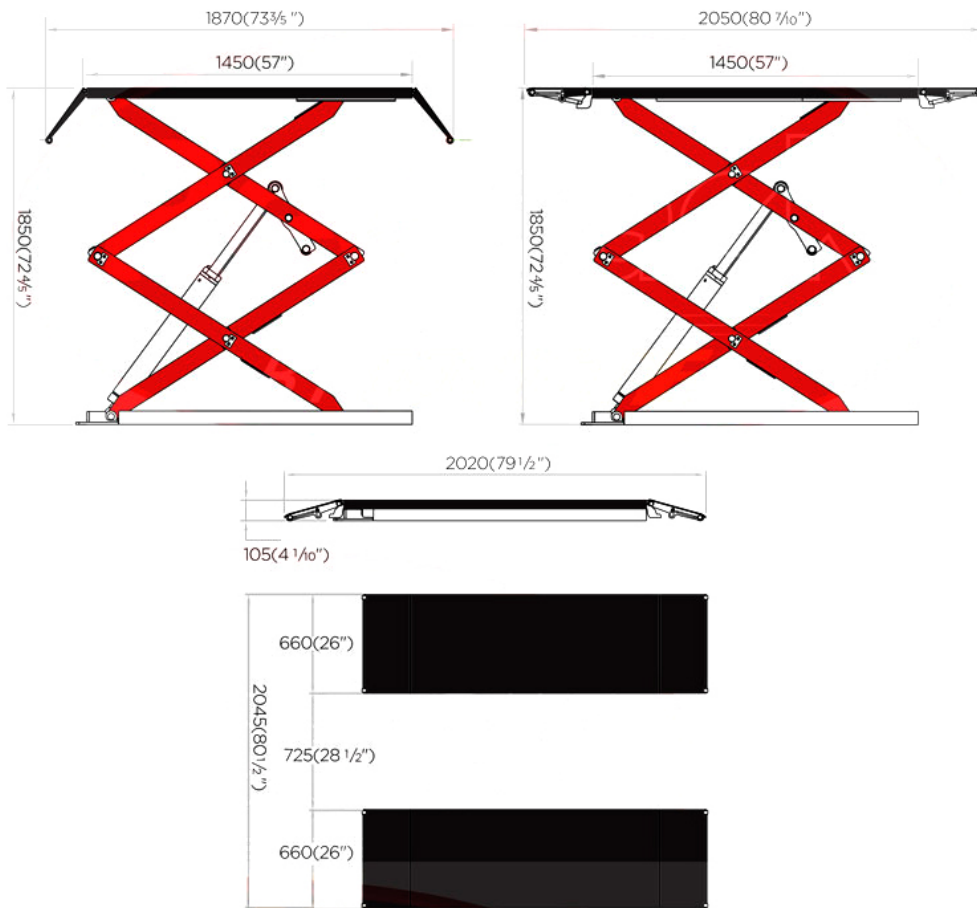

RB3000

Full Rise Fixed Scissor Lift 1PH/3PH

This ultra-thin, surface mounted scissor lift carries the sleek Redback by Unite branding that is known across the UK for satisfying a requirement for budget-friendly garage equipment. Boasting a capacity of 3000kg, the minimum height of this lift is 105mm, hence the emphasis on ultra-thin!

Reaching up to 1850mm and with platform lengths of 1870mm (2050mm inclusive of weight-bearing ramps), this is a scissor lift designed to handle the pressures of everyday garage use without costing you for what should be essential specs!

Drive Electrical hydraulic Lifting capacity 3000kg

Machine lift height 1850mm Platform initial height 105mm

Platform length 1450-2050mm Platform width 660mm

Lifting time ≤55s Descent time ≤55s

Whole machine length 2020mm Whole machine width 2045mm

Working area for the RB3000: