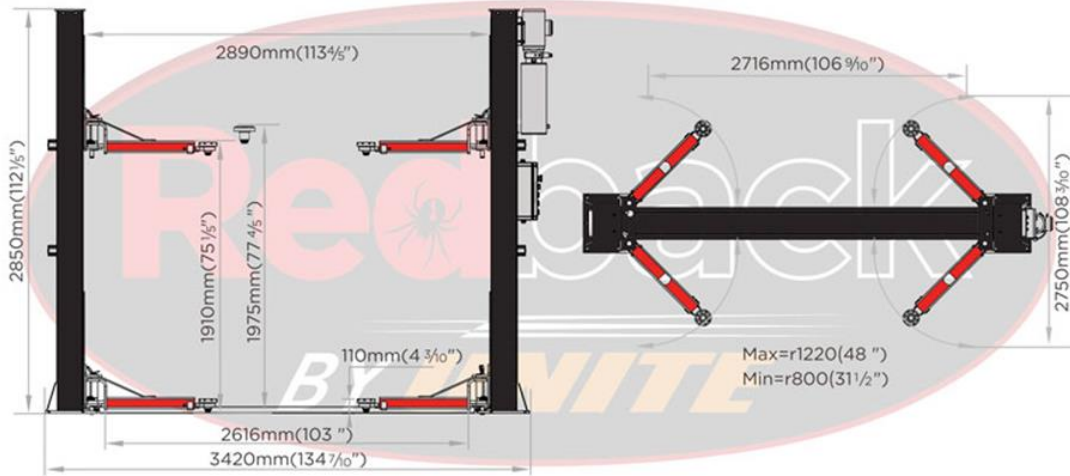

Working area for the RB4000: