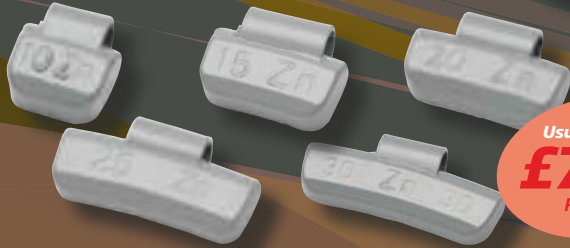

ONLY £645

Part No	Description	Price
TBDRB800	Redback 800 24" Manual Data Input Wheel Balancer	£645.00

Bulk Buy Deals

TR414 38mm Length Snap-in Valves

Bag of 100
Bulk buy 5 bags to...

Save £2.24 per bag!

Usually from
£8.99
Per Box

Zinc Coated Adhesive Weight Strips – 5g & 10g Sections

(Matte finish)

Purchase 5 or more to..

Save £1 per box!

Usually from
£7.99
Per Box

Usually from
£7.99
Per Box

5g-30g Knock On Wheel Weights

Box of 100

Purchase 5 boxes to get a bulk buy to...

Save up to £5.47 per box!

TR418 49mm Length Snap-in Valves

Bag of 100

Purchase 5 or more to...

Save up to £2.58 per bag!

Usually from
£12.99
Per Box

Bead Sealer 950ml