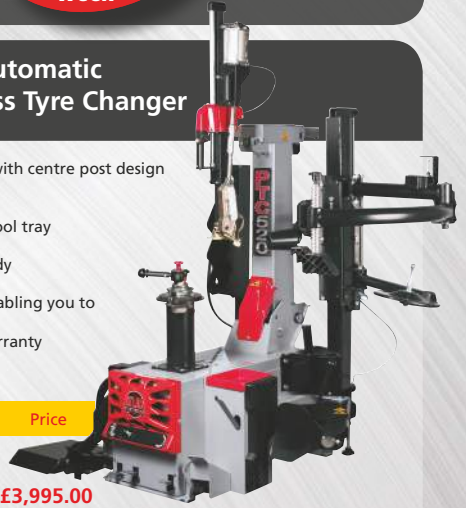

Make no mistake, the PWB90 is a real top of the line wheel balancer, competing with those big name brands seen as the benchmark for premium quality.

This model guarantees speed, accuracy, and long life by combining Italian engineering and components with the Factory Direct Value that ATLAS is known for around the world.

Delivery & Installation Included!

ONLY £2,695*
or £25.91 per week

PTC420 26" Fully Automatic Tyre Changer with Assist Arm

- Fully automatic tyre machine capable of changing up to 26" wheels
- Reinforced vertical arm and body
- Oversize bead breaker arm with double axis blade
- Ergonomic position of bead breaker pedal
- Pneumatically controlled rear tilting column saving you set up time
- Triple attachment assist arm enabling you to easily cope with run flat and low profile tyres
- 24 Months Parts/Labour Warranty (Mainland UK only)

Part No	Description	Price
PTC420	26" Fully Automatic Tyre Changer with Assist Arm	£2,995.00

ONLY £2,995*
or £28.80 per week

PTC520 30" Super Automatic Centre Post Lever-less Tyre Changer

- Super automatic tyre changer with centre post design
- Leverless operation
- Wheel lifter
- Built-in inflation and integral tool tray
- Smart locking system
- Reinforced vertical arm and body
- Inflating pedal with tool tray
- Triple attachment assist arm enabling you to easily cope with run flat tyres
- 24 months parts and labour warranty
- Fully assembled

Part No	Description	Price
PTC520	30" Super Automatic Centre Post Lever-less Tyre Changer	£3,995.00

ONLY £3,995*
or £38.41 per week

PWB50 30" Automatic 2D Wheel Balancer with Digital Display

- Automatic diameter and offset input
- Automatic mode selection
- Easy read digital display
- Offers speed and precision
- Compact and easy to use
- 24 Months Parts/Labour Warranty (Mainland UK only)