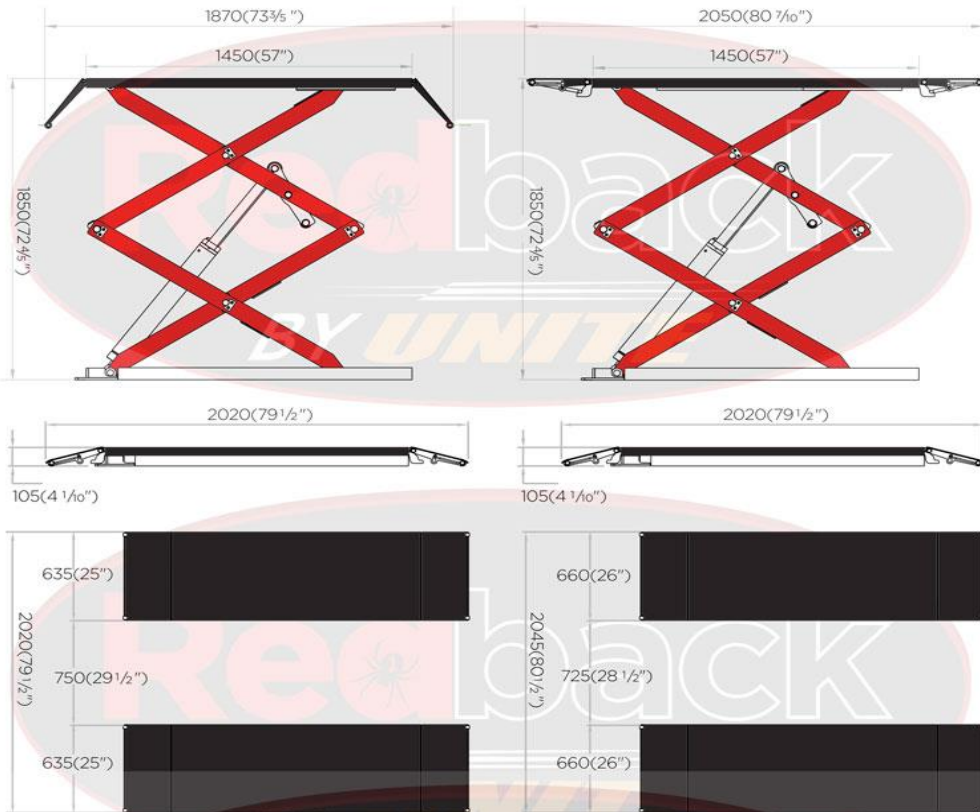

**RB3000**

**Full Rise Fixed Scissor Lift 1PH/3PH**

This ultra-thin, surface mounted scissor lift carries the sleek Redback by Unite branding that is known across the UK for satisfying a requirement for budget-friendly garage equipment. Boasting a capacity of 3000kg, the minimum height of this lift is 105mm, hence the emphasis on ultra-thin!

Reaching up to 1850mm and with platform lengths of 1870mm (2050mm inclusive of weight-bearing ramps), this is a scissor lift designed to handle the pressures of everyday garage use without costing you for what should be essential specs!

Drive Electrical hydraulic Lifting capacity 3000kg

Machine lift height 1850mm Platform initial height 105mm

Platform length 1450-2050mm Platform width 660mm

Lifting time ≤55s Descent time ≤55s

Whole machine length 2020mm Whole machine width 2045mm

### Working area for the RB3000: